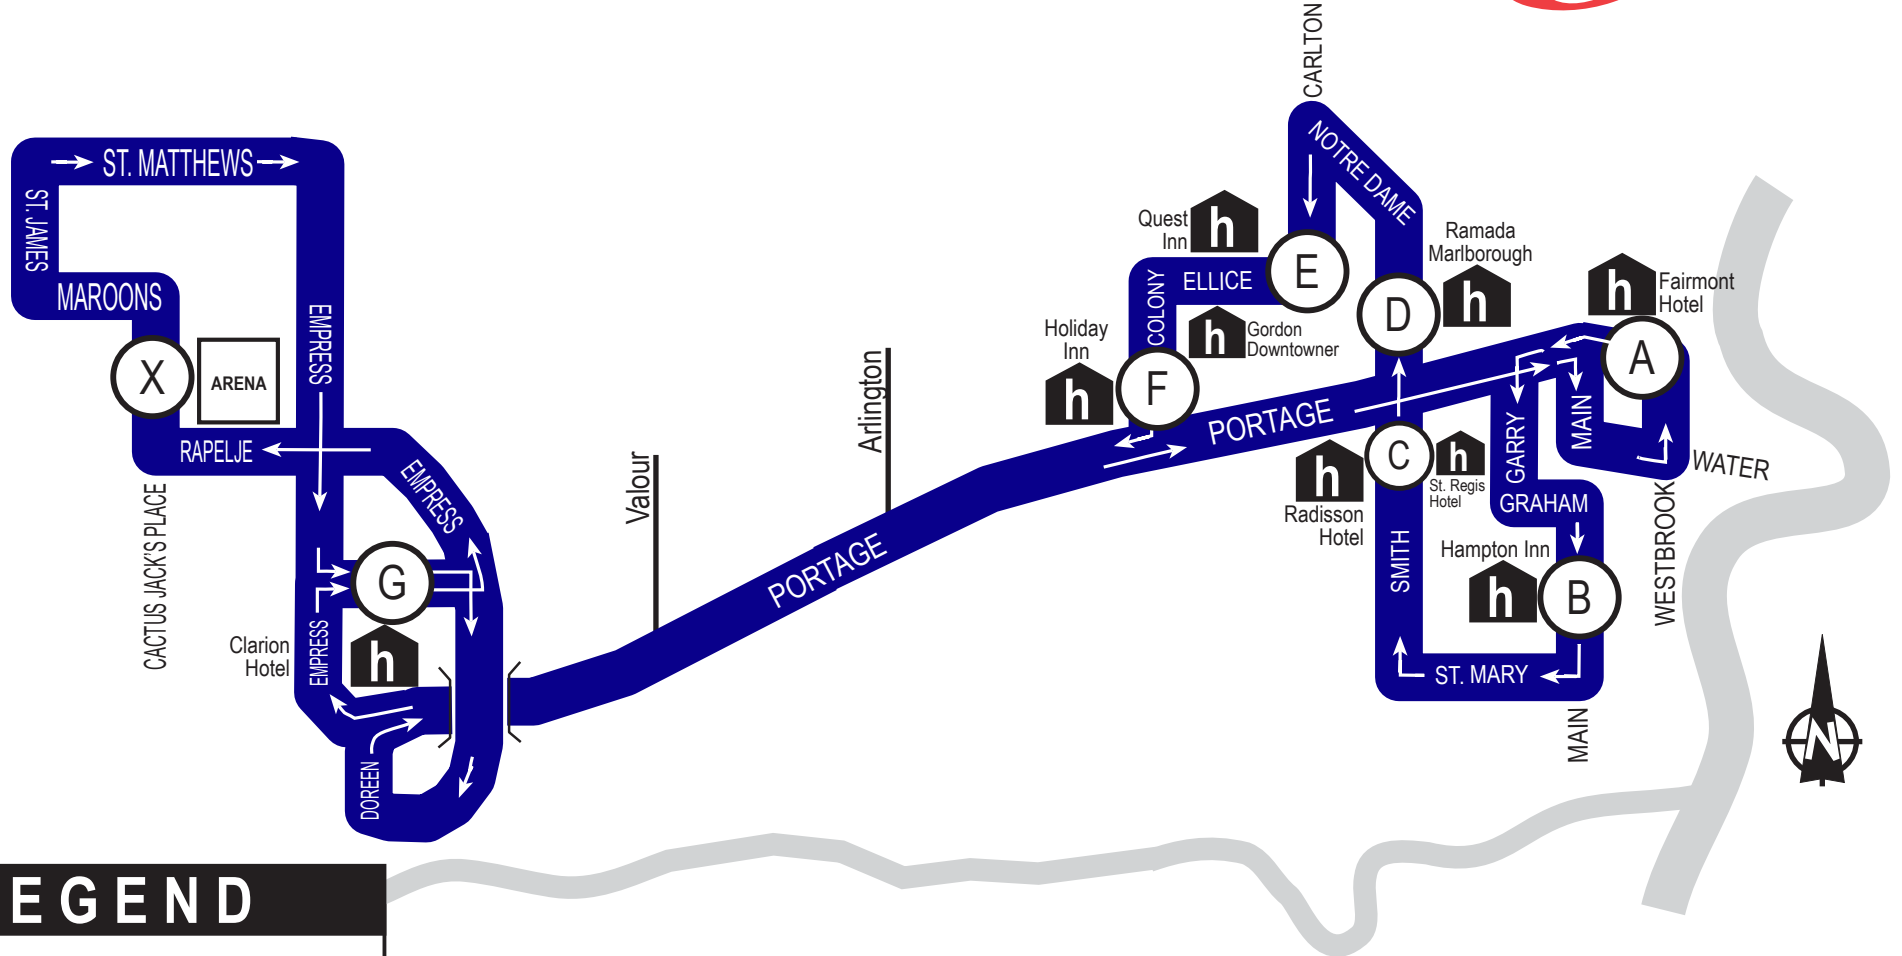

Hotel - Arena Shuttle Bus

Route

LEGEND

Hotel

Shuttle Bus Route

Timing Point on Schedule

Buses depart every 30 minutes from Arena and Hotels. Please see schedule for specific departure times.

Contact:
Mr. Bob Boughey
Transportation Chairman
237-6580
bboughey@mb.sympatico.ca