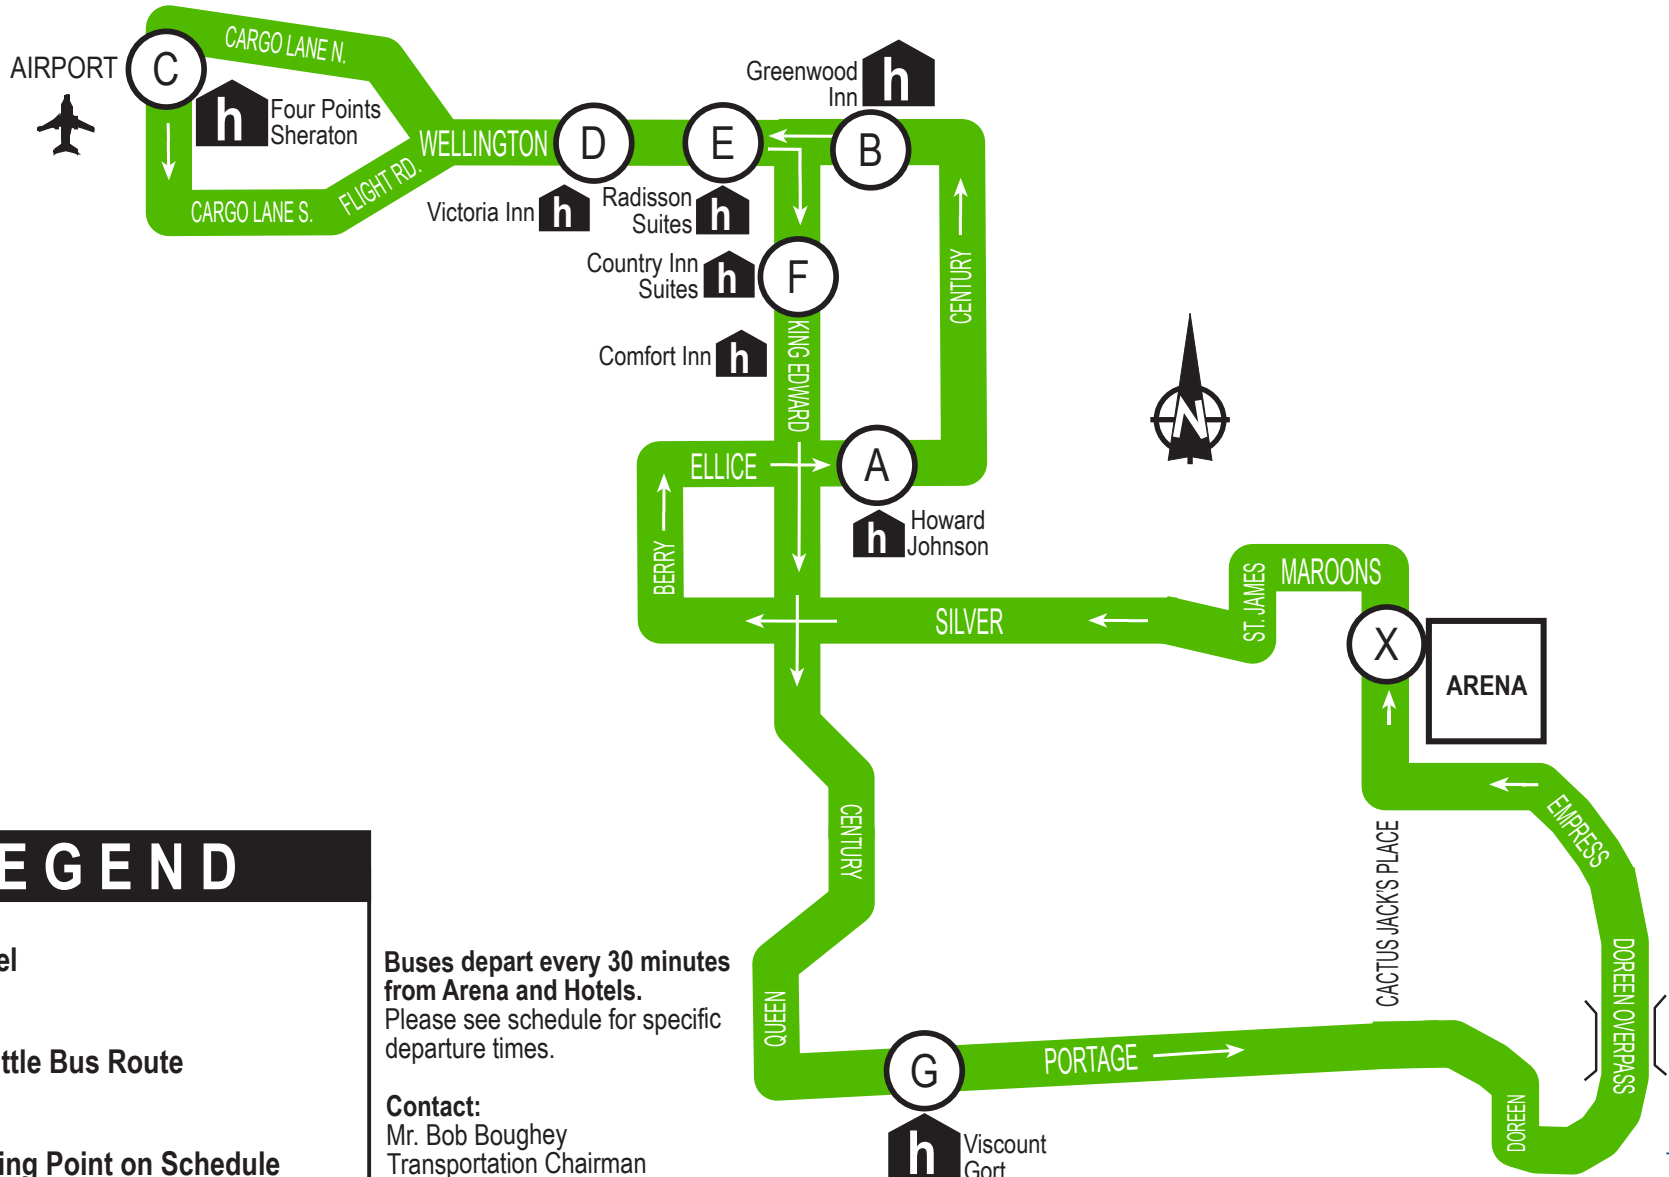

# Hotel - Arena Shuttle Bus

## Route

### LEGEND

Hotel

Shuttle Bus Route

Timing Point on Schedule

Buses depart every 30 minutes from Arena and Hotels. Please see schedule for specific departure times.

Contact:  
Mr. Bob Boughey  
Transportation Chairman  
237-6580  
bboughey@mb.sympatico.ca